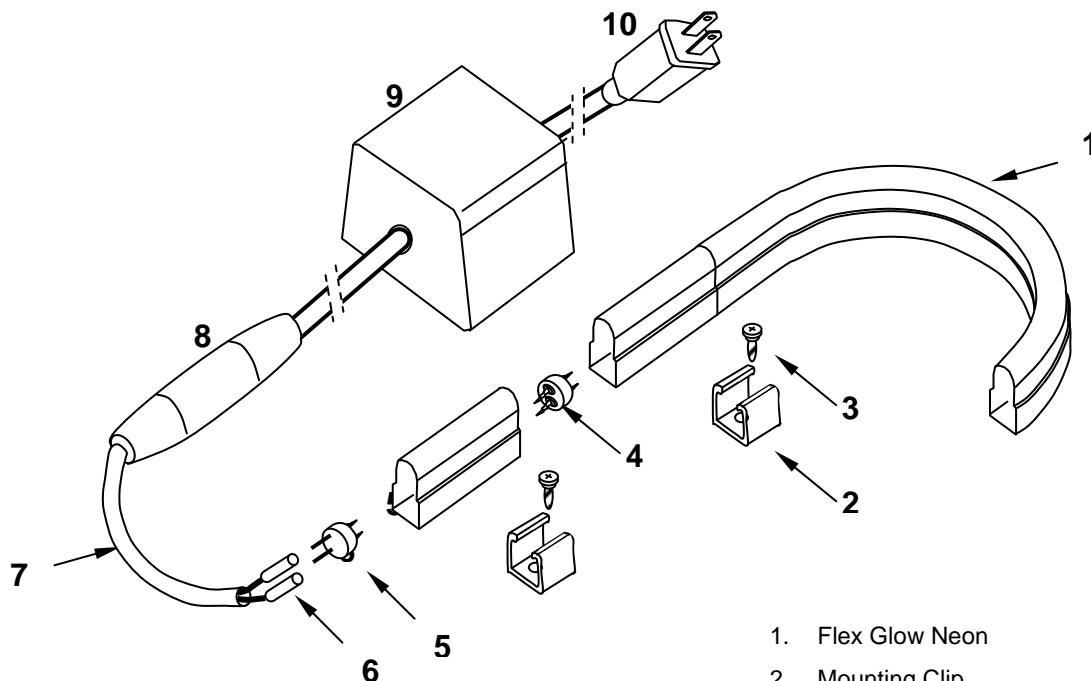

Description

Flex Glow Neon is a LED linear fixture, for indoor and outdoor lighting applications. It is moisture resistant, and provides a uniform and neon-like brightness, to easily highlight architectural details. It is also available with a colored outside jacket, matching the color of the LED lamp, allowing visible color without the LED being powered.

Specifications

- LED Spacing:** ½ inch (S)
- Power Supply:** 120V AC with 1.6Amp or 4 Amp converters
- Rated Lamp Life:** 50,000 hours
- Bend Radius:** 1 ½ inch (4cm)
- Dimensions:** ½" W x 1" H (12mm x 26mm)
- Roll Length:** 30 feet or 150 feet
- IP Rating:** 67
- Listing:** UL

LED Color	Power Usage / ft.	Cutting Interval (L)	Maximum Run Length w/1.6A Converter	Maximum Run Length w/ 4A Converter	Color Temp.	High Output White Jacket	High Output Lumen /ft.	Standard Output Colored Jacket	Standard Output White Jacket	Standard Output Lumen/ft.
Cool White	1.2W	1.5 ft.	159 ft.	300 ft.	5,000K	✓	15.2	✓	✓	7.0
Warm White	1.2W	1.5 ft.	159 ft.	300 ft.	2,200K	✓	17.3	N/A	N/A	N/A
Green	1.2W	1.5 ft.	159 ft.	300 ft.	N/A	✓	9.0	✓	✓	6.0
Blue	1.2W	1.5 ft.	159 ft.	300 ft.	N/A	✓	4.8	✓	✓	1.3
Red	1.2W	2.5 ft.	200 ft.	400 ft.	N/A	✓	8.3	✓	✓	3.4
Yellow	.96W	2.5 ft.	200 ft.	500 ft.	N/A	✓	7.3	✓	✓	3.6
Orange	.96W	2.5 ft.	200 ft.	500 ft.	N/A	✓	8.4	✓	✓	4.2

Ordering Example: MFH120VCW

1. Flex Glow Neon
2. Mounting Clip
3. Screw
4. Splice connector
5. Splice Connector
6. Female Connector
7. Power Cord
8. Converter for line voltage power supply
9. Adapter for low voltage power supply
10. Plug