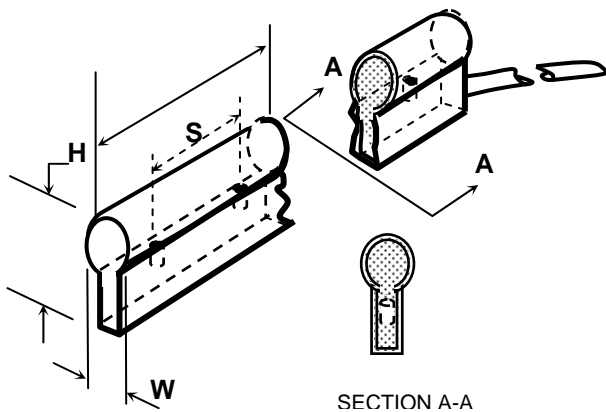

Description

Flex Glow Neon is a LED linear fixture, for indoor and outdoor lighting applications. It is moisture resistant, and provides a uniform and neon-like brightness, to easily highlight architectural details. It is also available with a colored outside jacket, matching the color of the LED lamp, allowing visible color without the LED being powered.

Specifications

- LED Spacing:** ½ inch (S)
- Power Supply:** 120V AC with 1.6Amp or 4 Amp converters
- Rated Lamp Life:** 50,000 hours
- Bend Radius:** 1 ½ inch (4cm)
- Dimensions:** ½" W x 1" H (12mm x 26mm)
- Roll Length:** 30 feet or 150 feet
- IP Rating:** 67
- Listing:** UL

LED Color	Power Usage / ft.	Cutting Interval (L)	Maximum Run Length w/1.6A Converter	Maximum Run Length w/ 4A Converter	Color Temp.	High Output White Jacket	High Output Lumen /ft.	Standard Output Colored Jacket	Standard Output White Jacket	Standard Output Lumen/ft.
Cool White	1.2W	1.5 ft.	159 ft.	300 ft.	5,000K	✓	15.2	✓	✓	7.0
Warm White	1.2W	1.5 ft.	159 ft.	300 ft.	2,200K	✓	17.3	N/A	N/A	N/A
Green	1.2W	1.5 ft.	159 ft.	300 ft.	N/A	✓	9.0	✓	✓	6.0
Blue	1.2W	1.5 ft.	159 ft.	300 ft.	N/A	✓	4.8	✓	✓	1.3
Red	1.2W	2.5 ft.	200 ft.	400 ft.	N/A	✓	8.3	✓	✓	3.4
Yellow	.96W	2.5 ft.	200 ft.	500 ft.	N/A	✓	7.3	✓	✓	3.6
Orange	.96W	2.5 ft.	200 ft.	500 ft.	N/A	✓	8.4	✓	✓	4.2