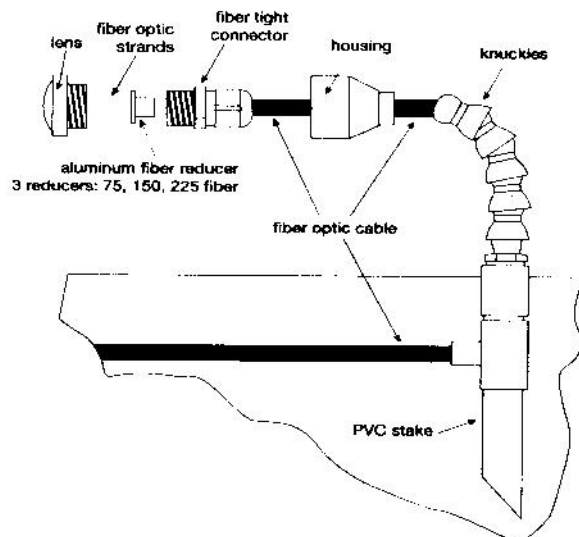

### Specifications

**Construction:** Molded PVC in segments

**Fiber Capacity:** SVA200 – 75 x 0.75mm End Light

SVA205 – 150 x 0.75mm End Light

**Warranty:** 2 years parts and workmanship

SVA200

SVA205

### Applications

- Trees & Shrubs
- Landscape features
- Pool, Spa, Rock waterfalls, Grottos