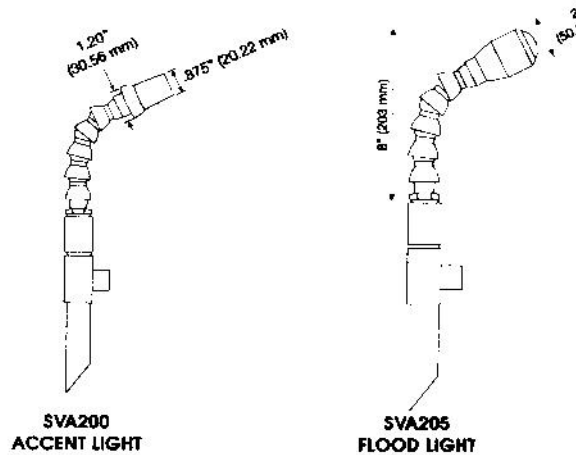

### Specifications

**Construction:** Molded PVC in segments

**Fiber Capacity:** SVA200 – 75 x 0.75mm End Light

SVA205 – 150 x 0.75mm End Light

**Warranty:** 2 years parts and workmanship

SVA200

SVA205