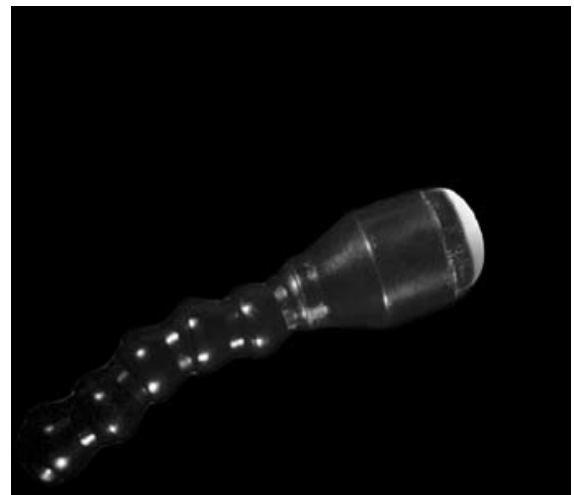

### Specifications

**Construction:** Molded PVC in segments

**Fiber Capacity:** SVA200 – 75 x 0.75mm End Light

SVA205 – 150 x 0.75mm End Light

**Warranty:** 2 years parts and workmanship

SVA200

SVA205

### Applications

- Trees & Shrubs
- Landscape features
- Pool, Spa, Rock waterfalls, Grottos